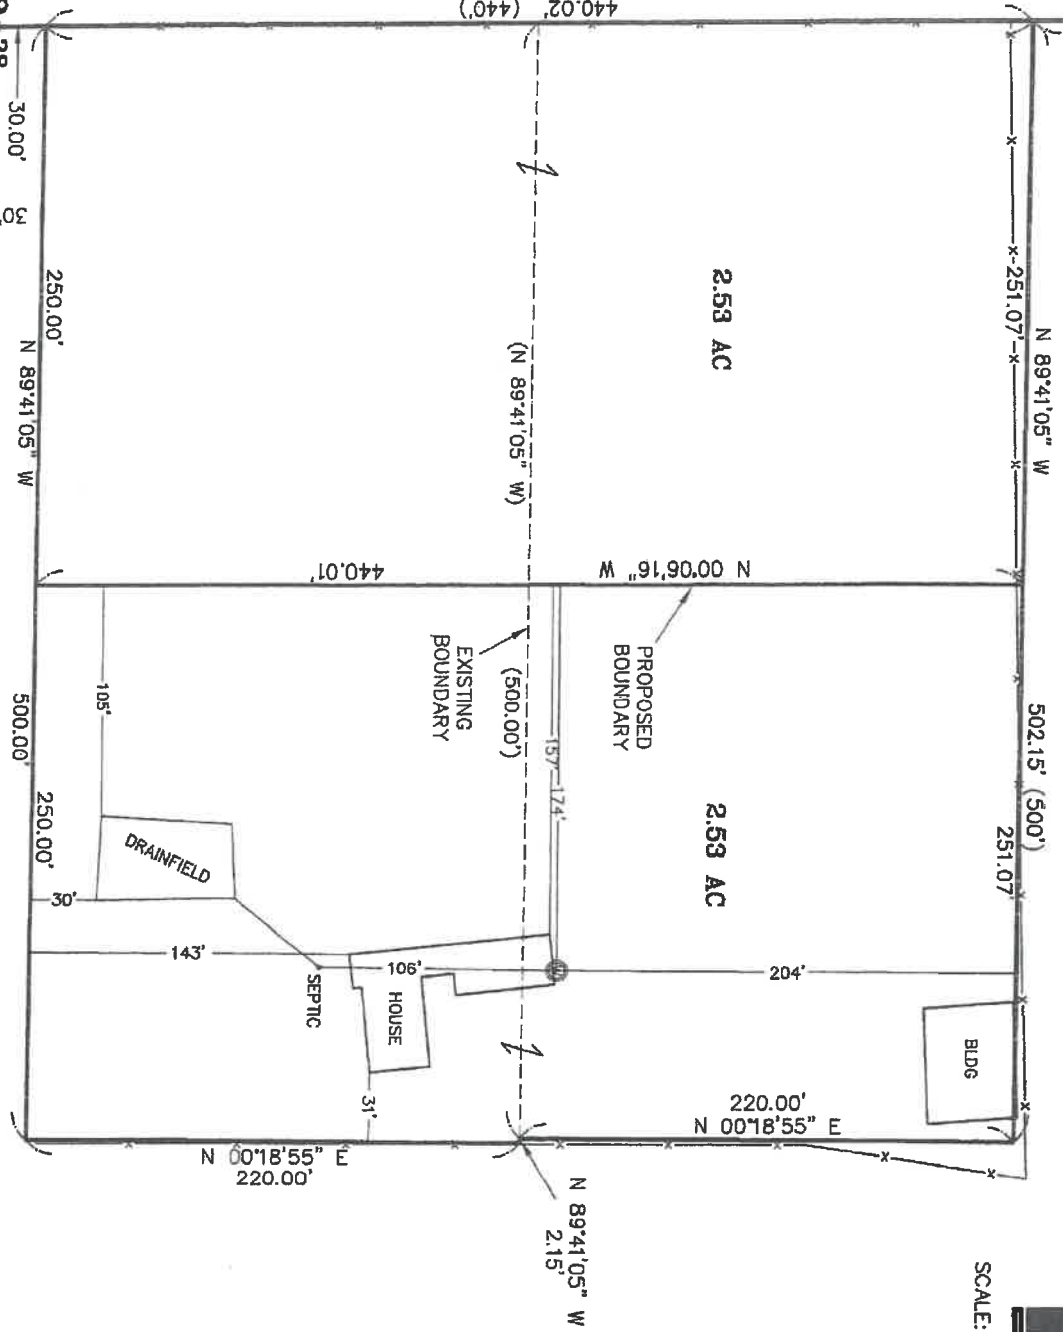

S 00°14'40" E

440.02' (440')
2668.04'

28
29
30
31
32
33

C/L GAME FARM ROAD

N 89°41'05" W

2616.07'

SILVA BIA
SEC. 28, T. 18 N., R. 19 E., W.M.

Proposed - Site Plan

SCALE: 1" = 80'

RECEIVED
APR 09 2021

Kittitas County CDS